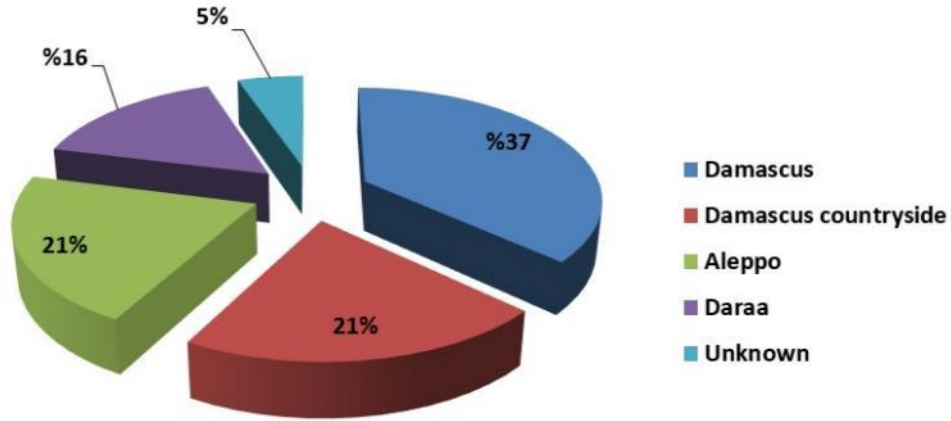

التقرير اليومي الخاص بأوضاع اللاجئين الفلسطينيين في سورية

Daily report on the situation of Palestinian refugees in Syria

MONDAY 03-04-2017

NO.1612

"AGPS: 19 Palestinians from Syria Killed in March 2017"

- [Palestinian Refugee Killed in Deraa Clashes](#)
- [ISIS Seals Off Yarmouk-Yalda Checkpoint](#)
- [Palestine Charity Distributes Aids in Southern Syria](#)
- [Training Course Offered to Palestinians from Syria in AlBadawi Camp](#)

Email: Reports@actionpal.org

Mobile: 00447447423737

Phone: 00442084530919 00442084530994