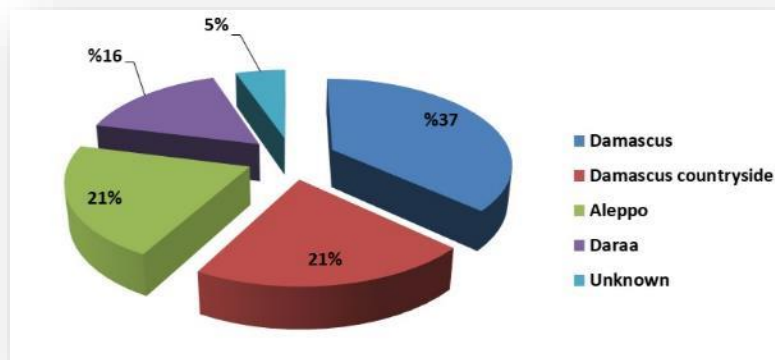

Latest Developments

19 Palestinians were killed during March 2017, six among whom were fatally gunned down while three others died under shelling. Five Palestinians were pronounced dead due to the blockade and medical neglect; two were field-executed; two died in blasts, and another refugee was tortured to death in Syrian government jails.